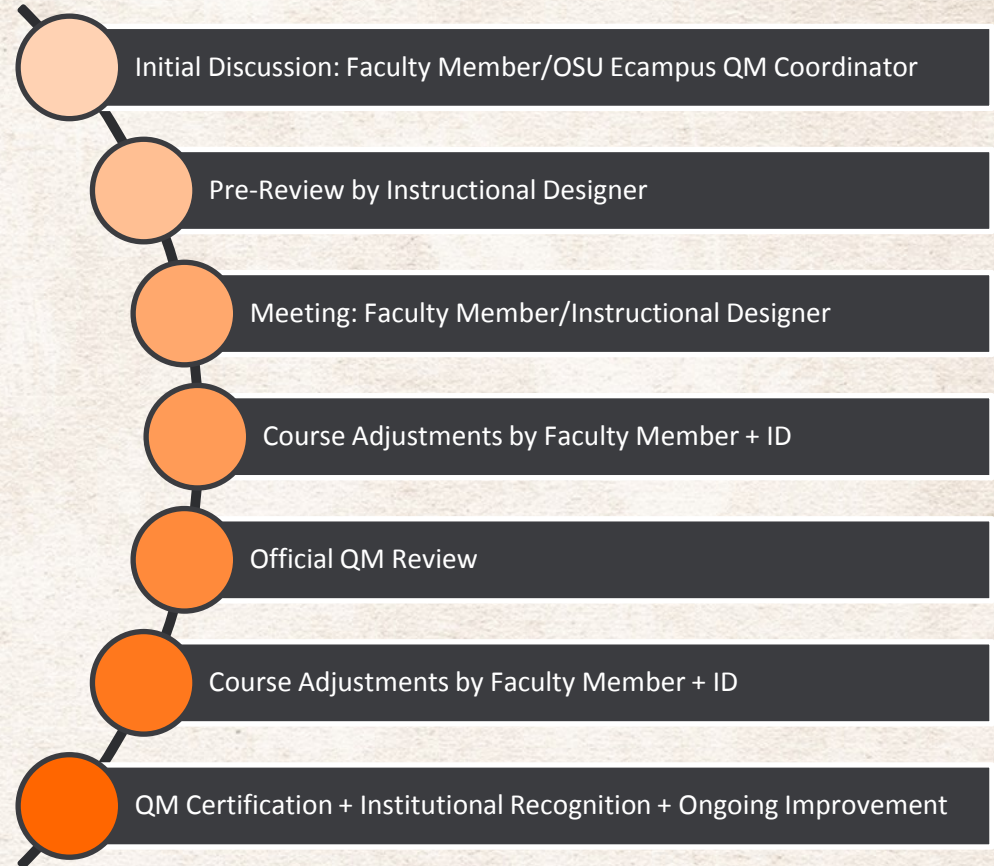

You Are Not Alone

Institutional Support Structures for QM Review

Jonan Donaldson
Karen Watte

Ecampus
Oregon State University

QM Works in the Great Pacific Northwest 2015
Seattle, Washington

Oregon State
UNIVERSITY